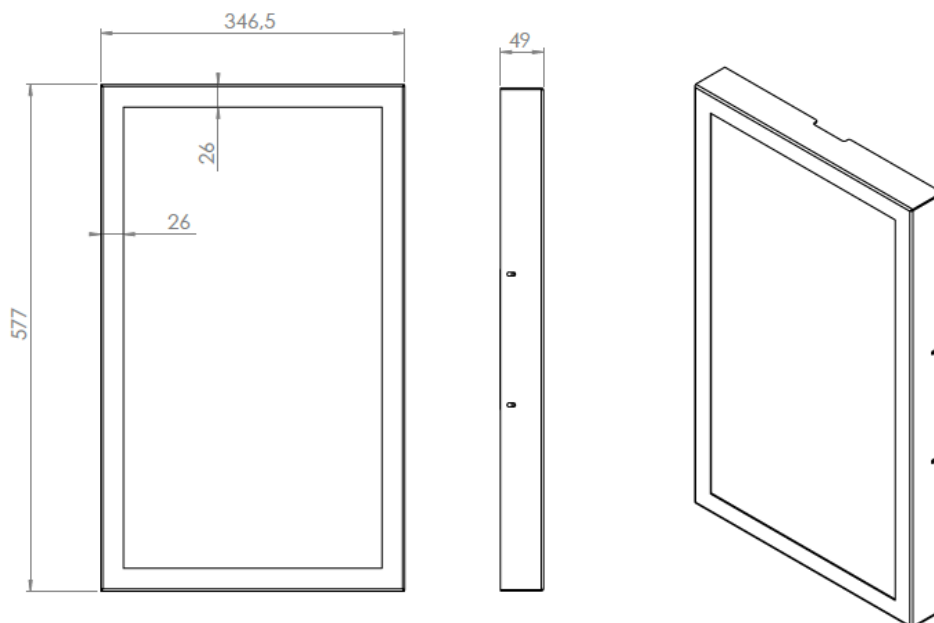

WALL CASING EASY 24" Portrait

HI-ND wall casing EASY is designed to give a professional signage feeling. Different models in landscape and portrait mode to allow airflow from top to bottom as only the sides are covered completely to the wall. There is space for power plugs inside. Available in black and white as standard but custom colors and materials like brass and stainless steel can be ordered upon request. Designed for Samsung QB24C and QB24R-B.

TECHNICAL DRAWING

mm

SPECIFICATION

FEATURES

- Designed for displays from Samsung QB24C and QB24R-B
- Space for power plugs
- Integrated display mount

MATERIALS

- Powder coated metal

POWDER COATING OPTIONS

Black, RAL 9005str

White, RAL 9003str

Custom color upon request

PART NO AND DESCRIPTION

WC2412-5001-01 Wall Casing EASY, White

WC2412-5001-02 Wall Casing EASY, Black